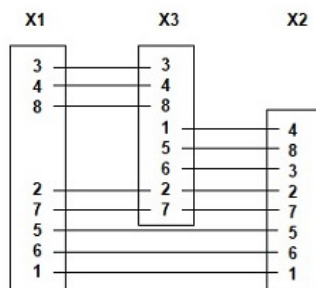

ReferenceNumber Codice Articolo	Description Descrizione	Shielded Schermato
CUSTOM*	540318	-
CUSTOM*	540318	V

* cable legth or other specifications on request

connector X1

connector X2

connector X3

Contact assignment 8 pin