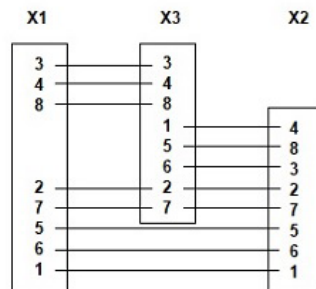

CUSTOM*	540315	-
CUSTOM*	540315	V

* cable length or other specifications on request

connector X1

connector X2

connector X3

Contact assignment 8 pin

PILZ COMPATIBLE - Y JUNCTION M12 - 8 PIN

COMPATIBILE PILZ - RACCORDO Y M12 - 8 POLI