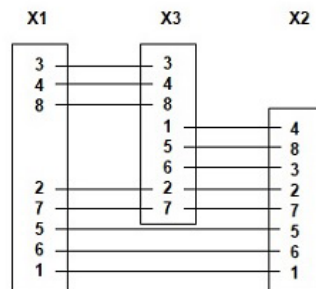

ReferenceNumber Codice Articolo	Description Descrizione	Shielded Schermato
CUSTOM*	540317	-
CUSTOM*	540317	V

* cable length or other specifications on request

connector X1

connector X2

connector X3

Contact assignment 8 pin